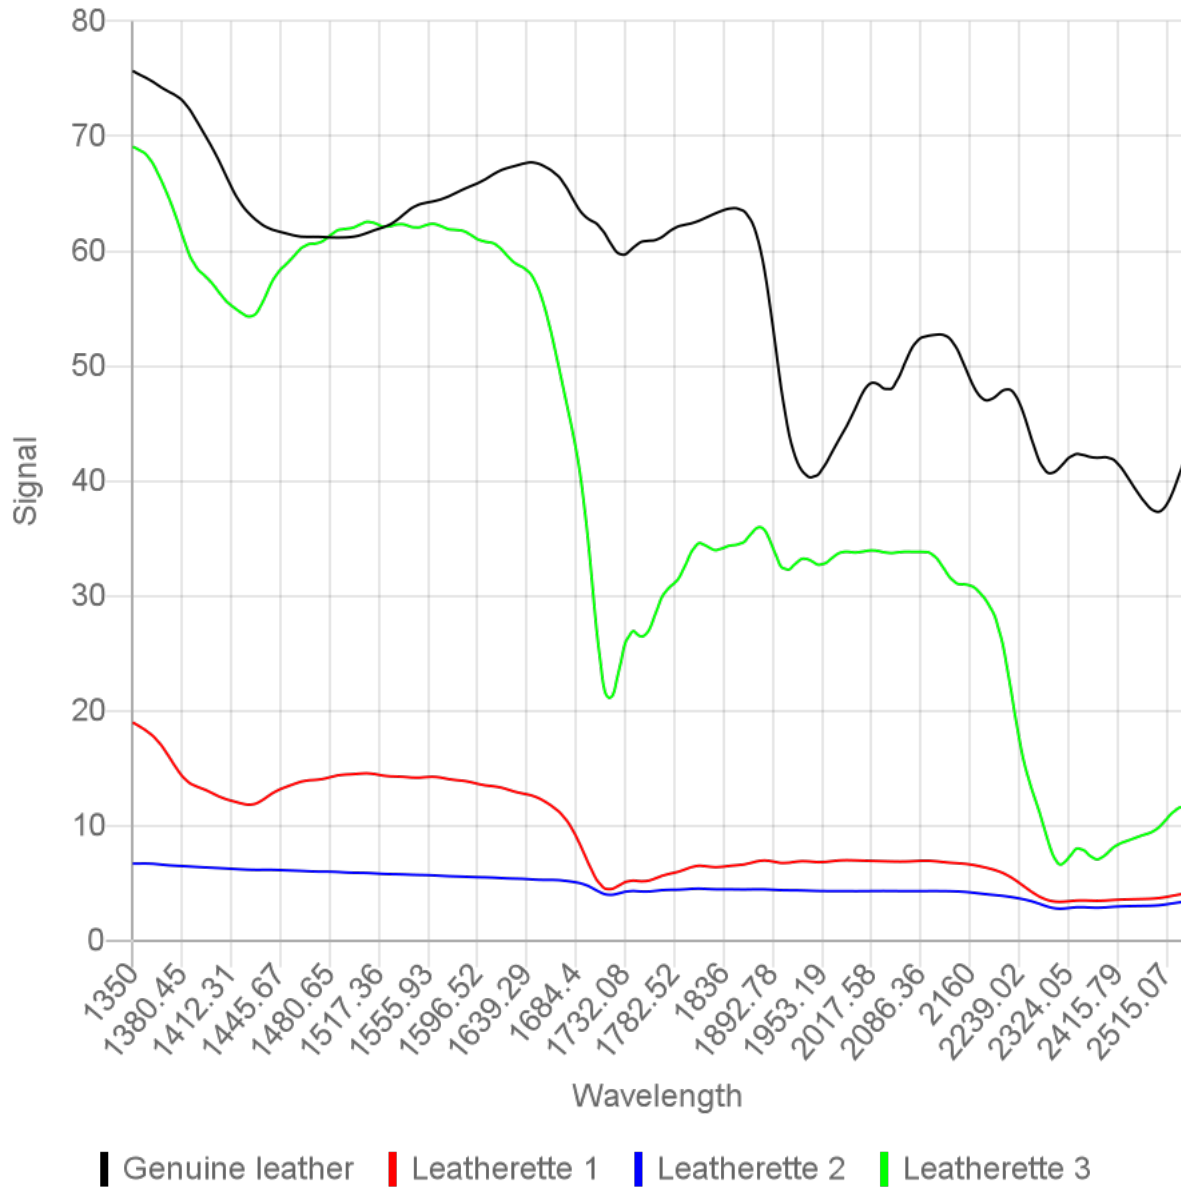

## 1. General information

Name:	Leather
Date:	11/16/2020, 6:24:55 PM
Sensor:	FTIR
Sensor settings:	Default
Extra module:	Without
Variables:	Leather
	- Genuine leather
	- Leatherette 1
	- Leatherette 2
	- Leatherette 3

## 2. Raw data

### 3. Processed data

### 4. Principal Component Analysis