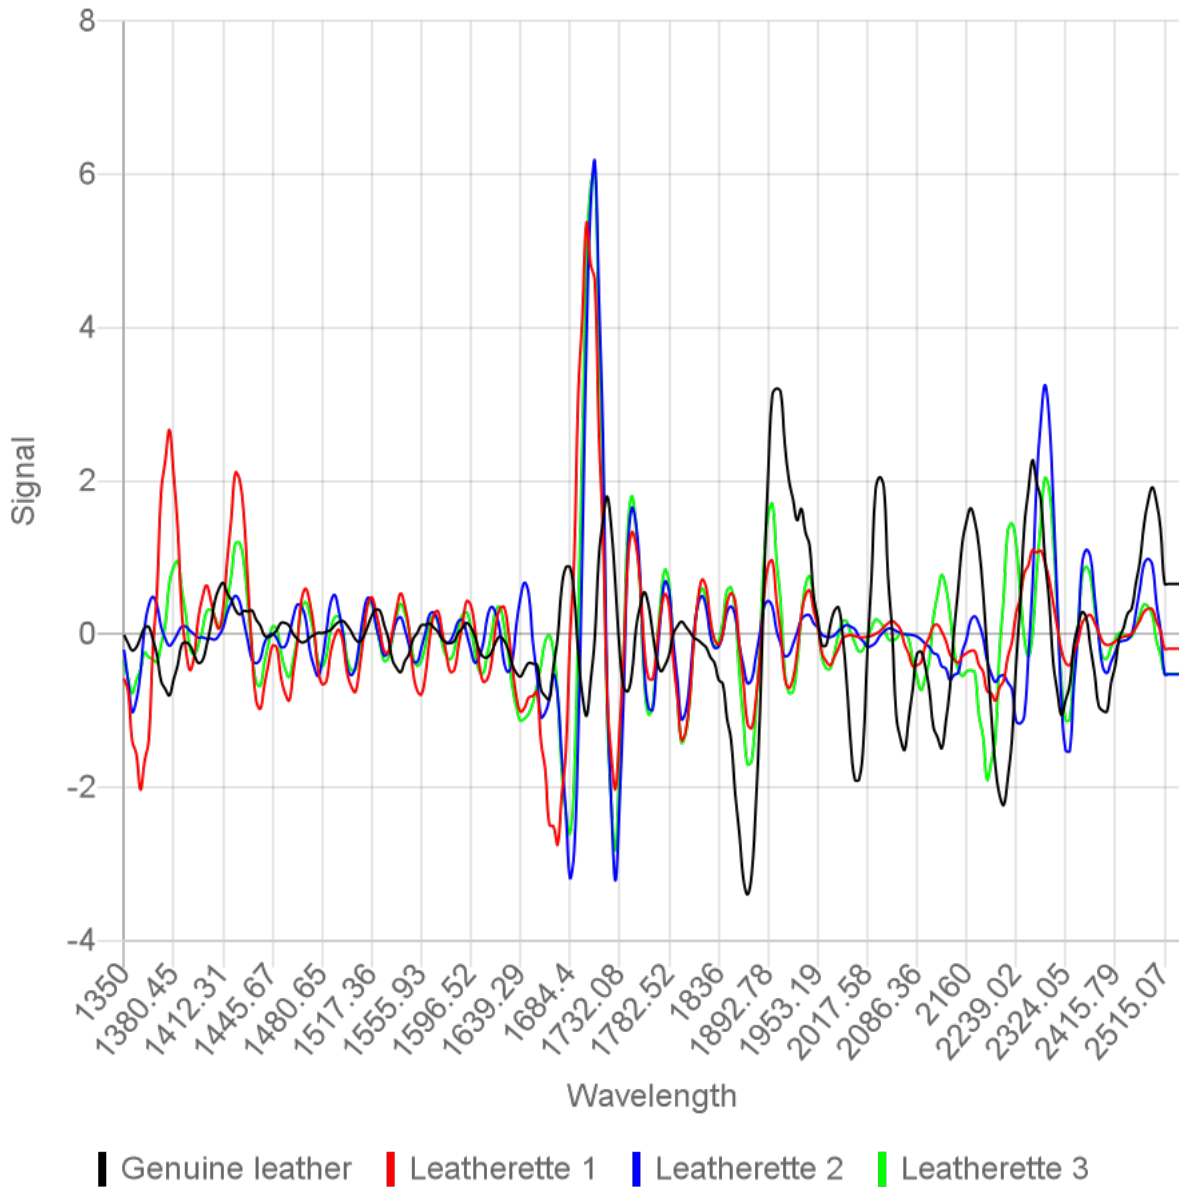

## 1. General information

Name:	Leather
Date:	11/16/2020, 6:24:55 PM
Sensor:	FTIR
Sensor settings:	Default
Extra module:	Without
Variables:	Leather
	- Genuine leather
	- Leatherette 1
	- Leatherette 2
	- Leatherette 3

## 2. Raw data

### 3. Processed data

### 4. Principal Component Analysis